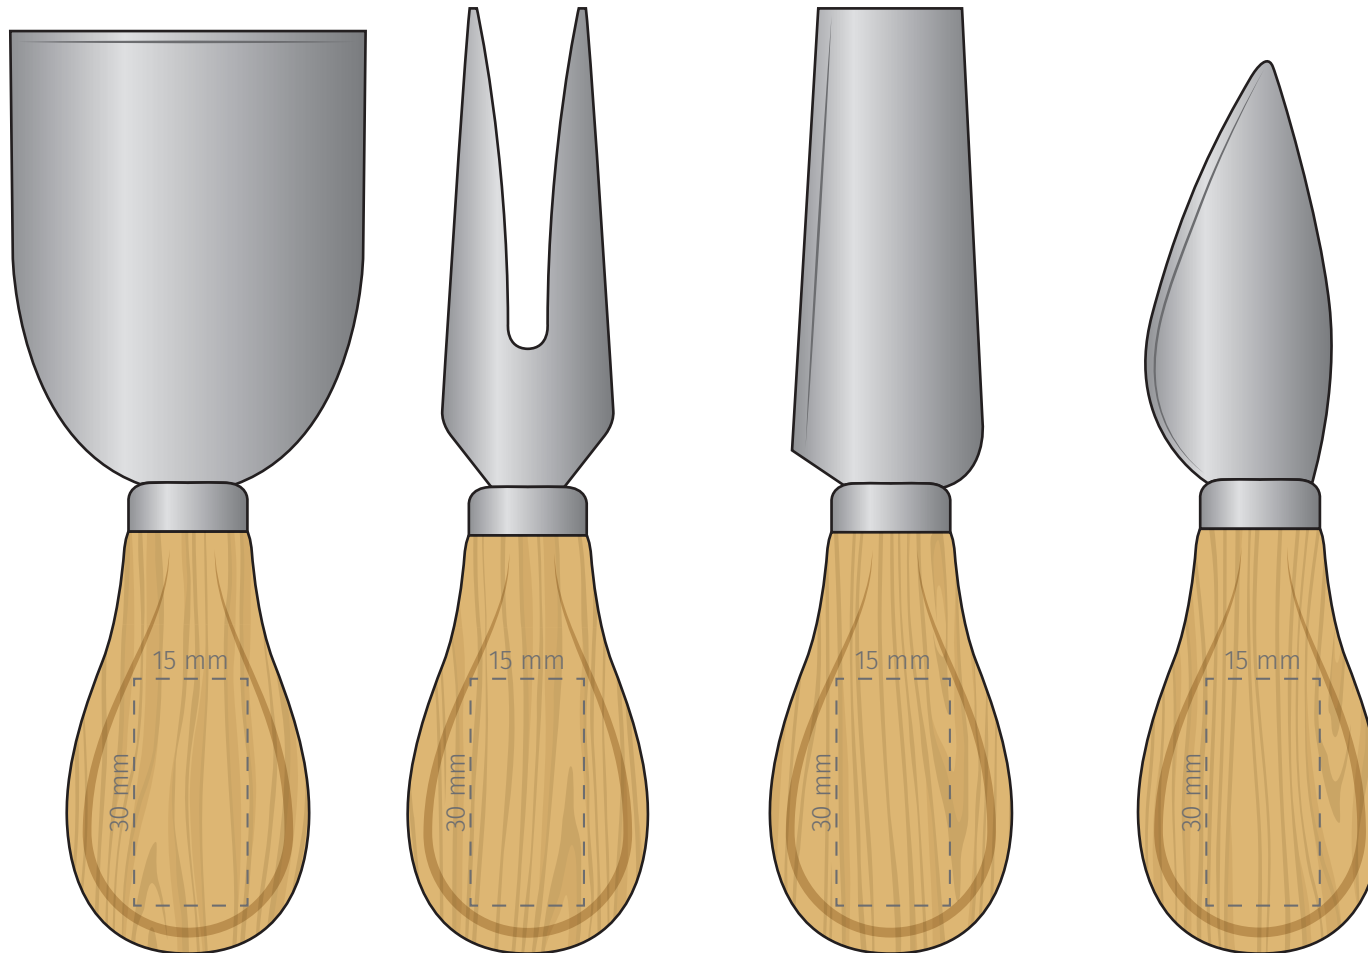

TEMPLATE:
■ WOODEN CHEESE KNIFE SET (BOX)

PAD PRINTED OR ENGRAVED

Item shown at 100% actual size when viewed on A4 paper

BRANDING

Pad printed or Engraved: Maximum branding area 25 mm diameter

TEMPLATE:
■ WOODEN CHEESE KNIFE SET (BOX)

PAD PRINTED OR ENGRAVED

Item shown at 100% actual size when viewed on A4 paper

BRANDING

Pad printed or Engraved: Maximum branding area 30 x 15 mm diameter