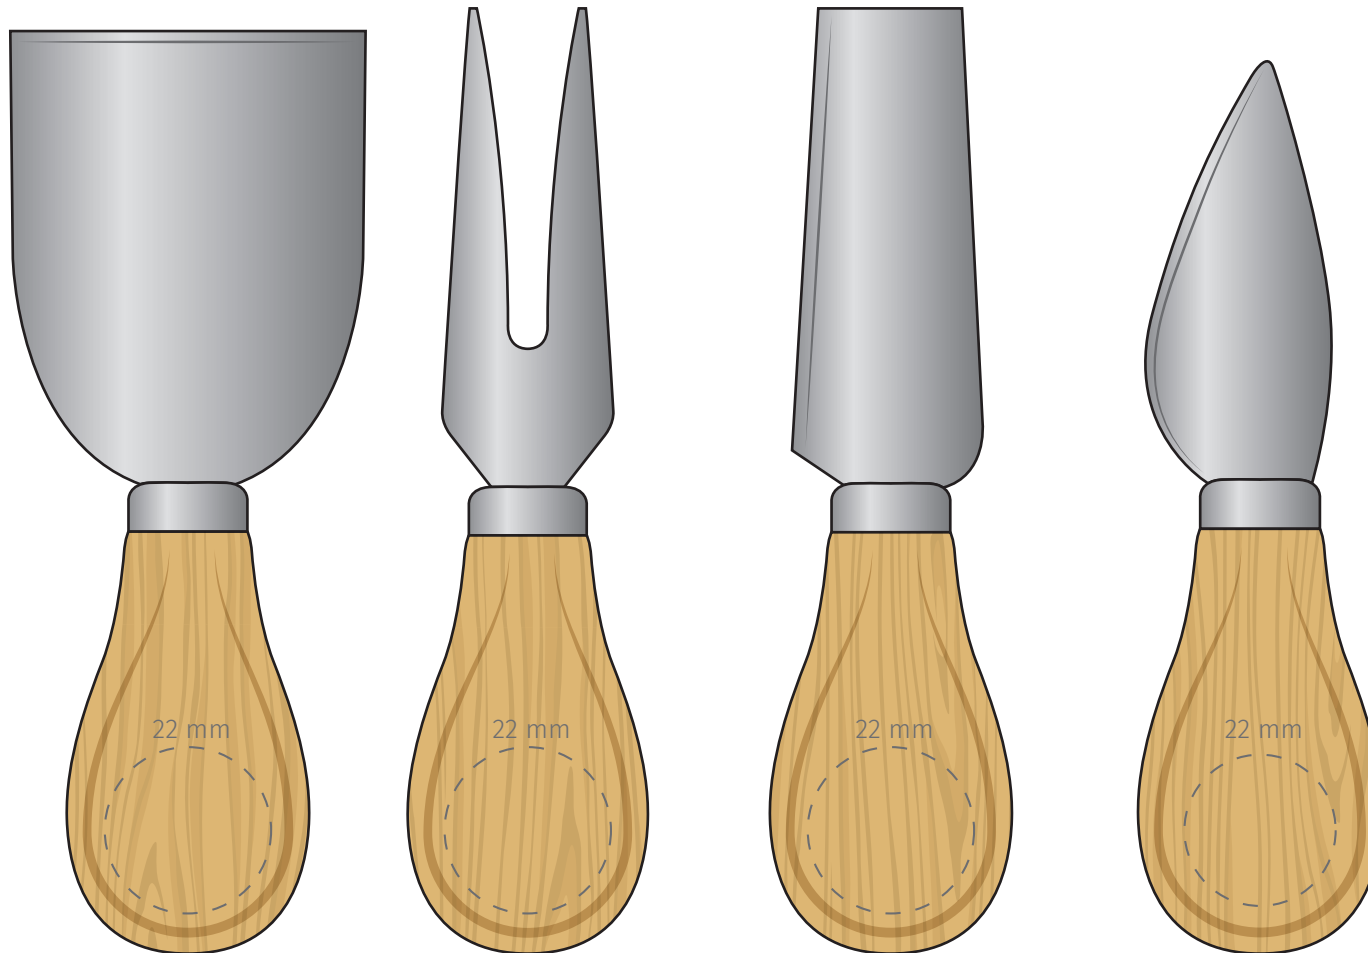

TEMPLATE:
■ WOODEN CHEESE KNIFE SET (BOX)

PAD PRINTED OR ENGRAVED

Item shown at 100% actual size when viewed on A4 paper

BRANDING

Pad printed or Engraved: Maximum branding area 25 mm diameter

TEMPLATE:
■ WOODEN CHEESE KNIFE SET (BOX)

PAD PRINTED OR ENGRAVED

Item shown at 100% actual size when viewed on A4 paper

BRANDING

Pad printed or Engraved: Maximum branding area 30 x 15 mm diameter